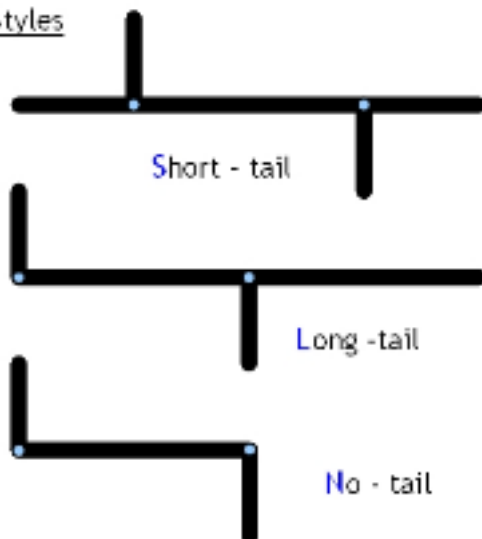

Base Styles

Weaves are an essential skill in Agility and Rally-O, one that requires an investment in terms of time and effort to master. We aim to match your effort in training with our effort in design and execution.

Our weave pole bases feature,

- 1/4" thick welded steel "Zee" bases
- solid 3/4" steel pole pins
- anti-skid upper surfaces
- spike holes for outdoor use placed off-line for safety
- heavyweight to resist movement indoors