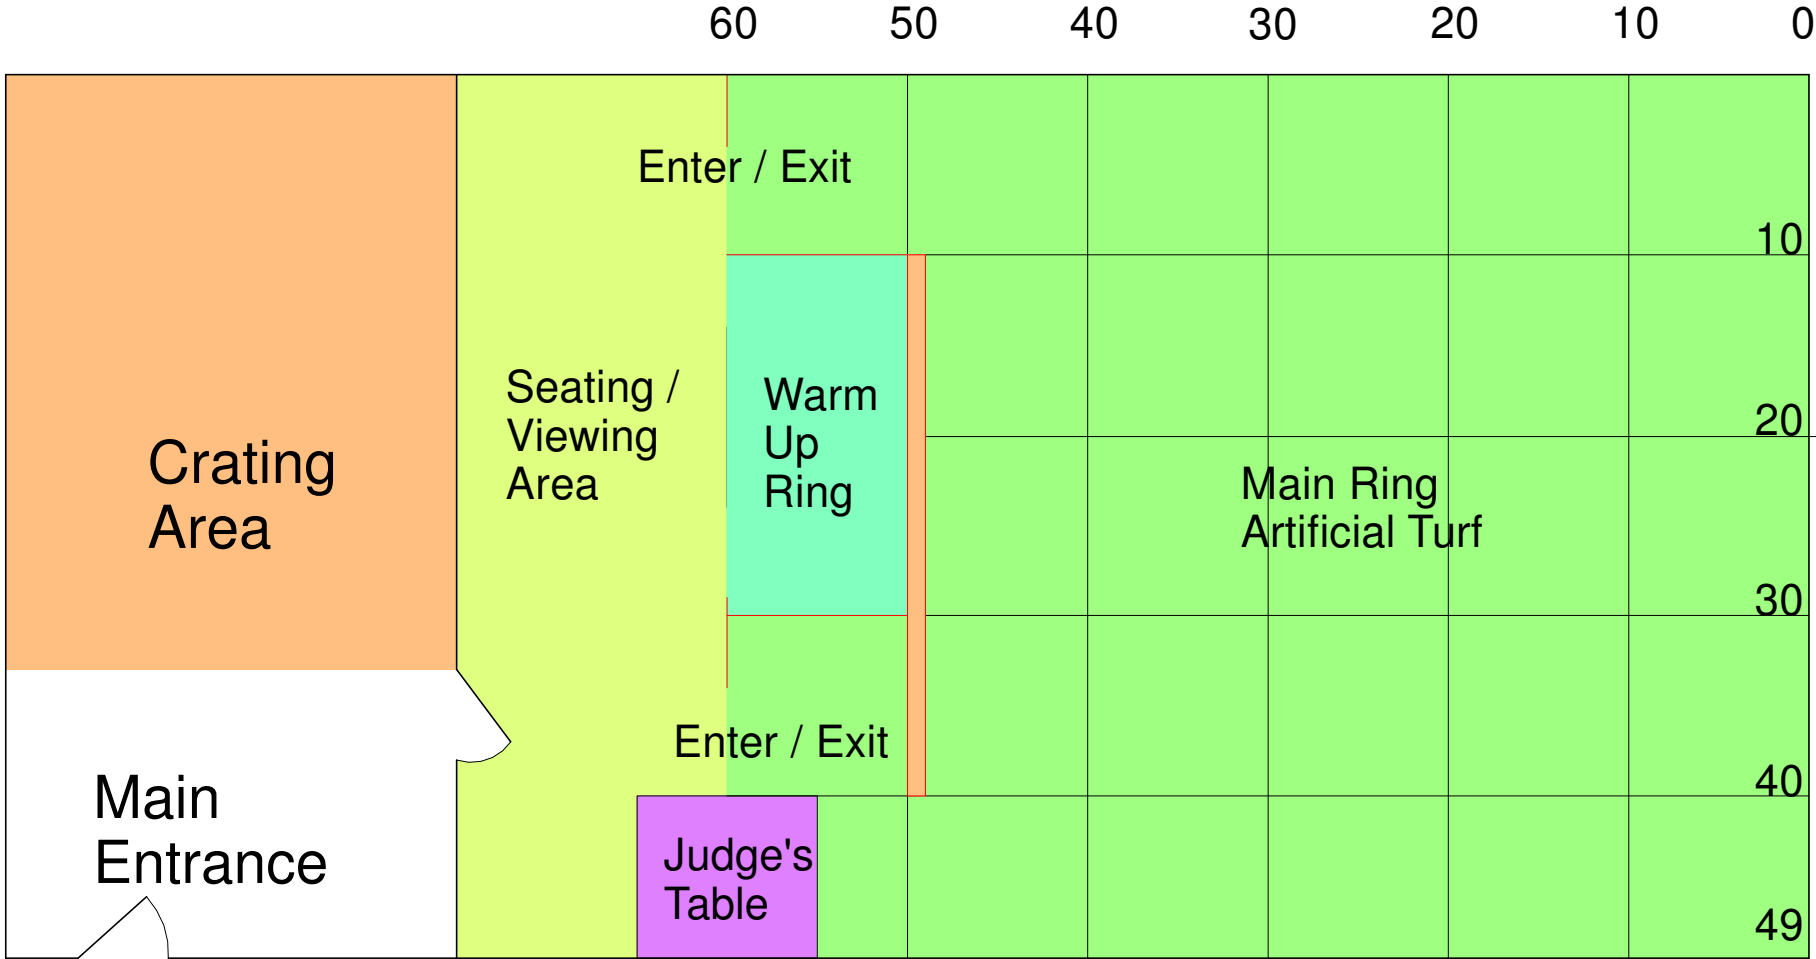

The Poodle Farm - Indoor Ring for Rally-Obedience

Scale : 1" = 10'

The green area to the left of the warm up ring and the right of the judges table was created to accommodate the leash having to be on to enter & exit the ring.